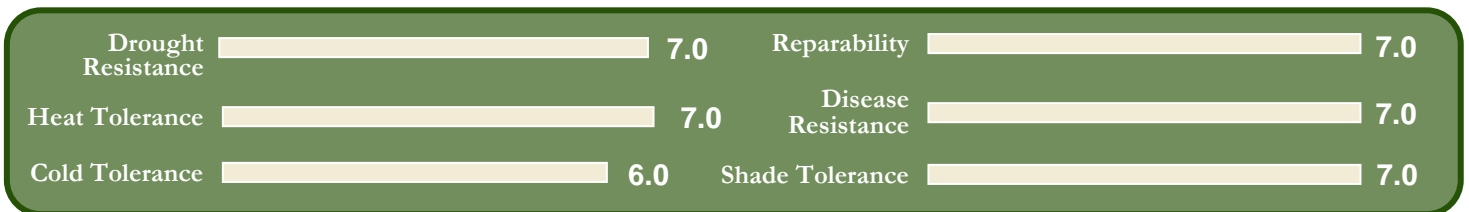

FERTILIZATION

0.4 to 0.8 pounds of actual nitrogen per 1,000 sq. ft. per growing month when combined with recommended phosphorous and potassium. Avoid nitrogen applications during hot, dry months (July through August) because this will increase plant demands for water. A good rule of thumb is to apply **slow release fertilizers** around the holidays (i.e. Easter, Memorial Day, Independence Day, Labor Day and Halloween). Apply iron in the summer to keep a deep green color. Good balanced fertilizer is 15-15-15-3F, 21-14-5-3F or 20-20-10-3F. Use a good winterizer for the Halloween application.